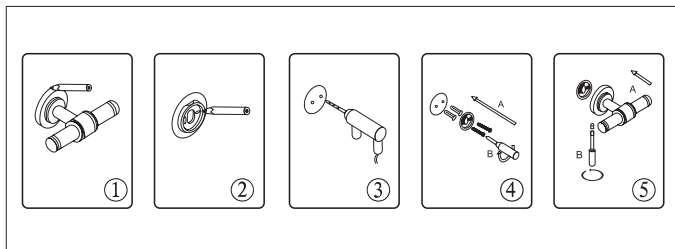

## Bathroom accessories

Installation manual

**with plate**

---

For more information about our products, please visit:

[www.vastgoedsanitair.com](http://www.vastgoedsanitair.com)

## Installation

**⚠** Wear eye-guard face shield.

**⚠** For solid wall only.

1. Mark the position to be drilled with a pencil;
2. Select and lock suitable aiguille to the electric drill;
3. Drill a hole at the position(s) marked in procedure 2;
4. Put the anchor to the holes;
5. Screw in fittings with a suitable screwdriver.